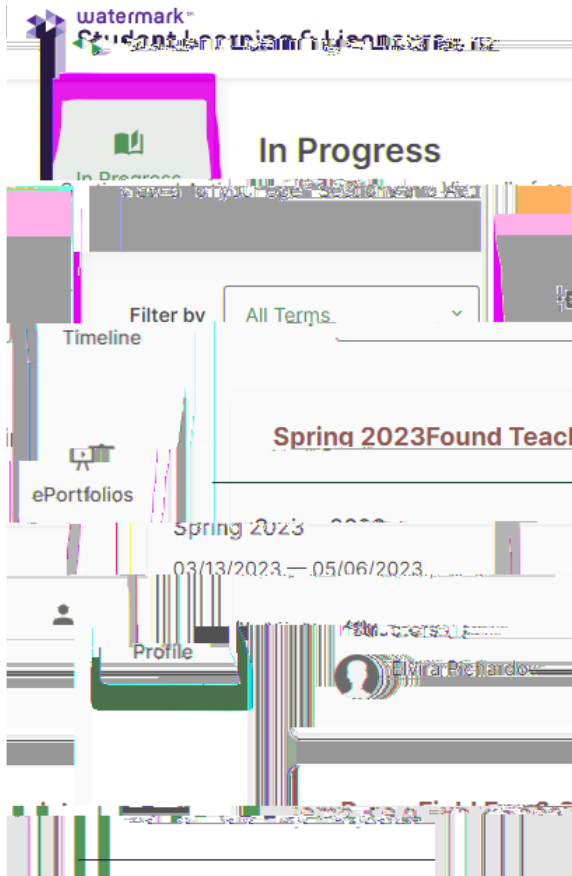

Logging into Watermark

Students

Logging into Student Learning & Licensure

<https://www.watermarkinsights.com/>

Choose platform

-

Log in screen

- You will see the log in screen.
- Screenshot to the right.
- For your first login you will use
- Your Lewis email
- Password is password
- You will have the option to change once logged in

Your screen once logged in.

Left side vertical tabs

- In Progress shows your current courses
- Timeline ignore for now
- ePortfolio in Field I you will create this and upload as an activity
- Profile this is where you will change your password